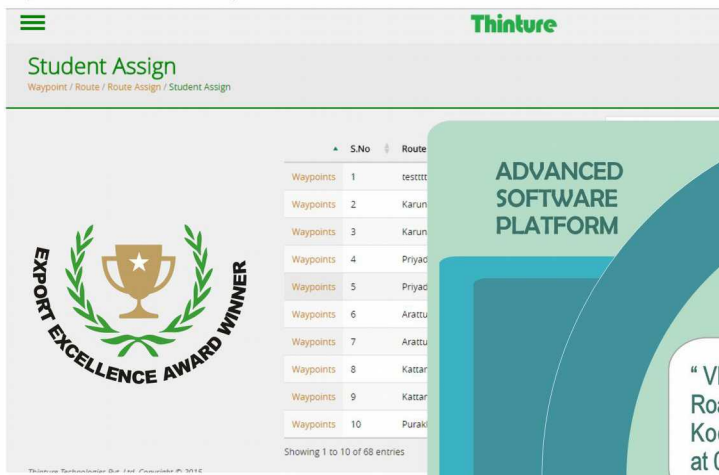

Toll Free : 1800 843 8 843

Contact Us: +91 97450 66632

www.thinture.com

Thinture
THINK FUTURE

Introduction - Thinture GPS Tracker

Thinture is an award winning exporter of road safety products for many years. Thinture GPS Tracking devices are designed, developed and manufactured in India. Currently, Thinture has a state of the art manufacturing facility to manufacture bulk quantities of GPS tracker at a very competitive price. The software platform is also completely developed in-house. Apart from real time tracking, It has various inputs to check the status of the vehicle by connecting to Ignition, Seat belt, speed sensor etc. SMS alert , Call and Locate (CAL) and vehicle running reports are the most important features.